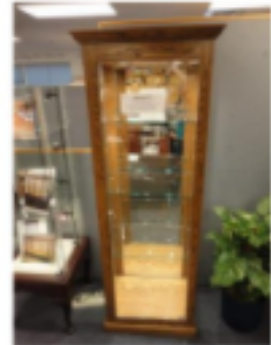

AMERICAN RETAIL SUPPLY

DISPLAY CASE CLOSE OUT

Only One Left

Custom Wall
Display Hickory

Price: ~~\$4900.00~~ Sale: **\$2722.22**

Sku: 68COA258

Only One Left

Showcase Queen
Anne Jewelry

Price: ~~\$1188.00~~ Sale: **\$1100.00**

Sku: 68COA274

Only One Left

Showcase 2'
Collectors

Price: ~~\$1238.00~~ Sale: **\$972.17**

Sku: 68COA272

Only Four Left

Slatwall Pinwheel
64" High